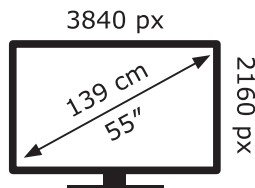

AW-210827

ENERGY

Panasonic

TX-55LXT976

79 kWh/1000h

ABCDEF**G**

167 kWh/1000h

2019/2013