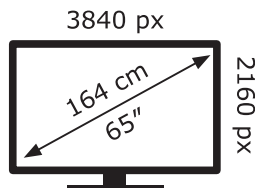

AW-210841

ENERGY

Panasonic

TX-65LXT976

86 kWh/1000h

ABCDEF**G**

195 kWh/1000h

2019/2013