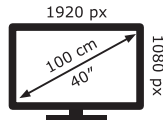

AW-200162

Panasonic

TX-40FSW504

46 kWh/1000h

2019/2013

TQF0EA0255