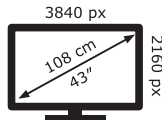

AW-200222

Panasonic

TX-43HXT976

**65** kWh/1000h

ABCDEF**G**

**115** kWh/1000h

2019/2013

TQF0EA0341