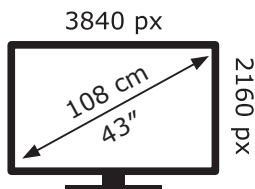

ENERGY

Panasonic

TX-43LXW834

54 kWh/1000h

ABCDEF**G**

103 kWh/1000h

2019/2013