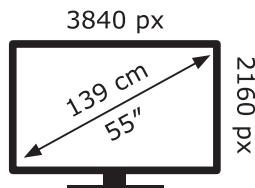

AW-200262

ENERG

Panasonic

TX-55HXT976

85 kWh/1000h

ABCDEF**G**

130 kWh/1000h

2019/2013