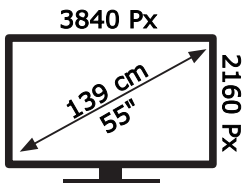

ENERG

Panasonic

TX-55HXW604

82 kWh/1000h

ABCDEF **G**

123 kWh/1000h

50550866

2019/2013