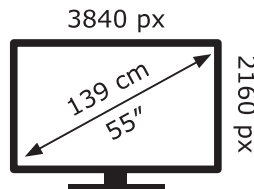

AW-200281

ENERGY

Panasonic

TX-55HZW1004

105 kWh/1000h

ABCDEF**G**

131 kWh/1000h

2019/2013