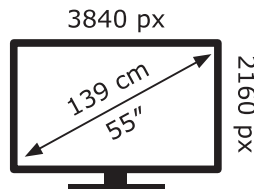

ENERG ⚡

Panasonic

TX-55HZW2004

114 kWh/1000h

ABCDEF**G**

145 kWh/1000h

2019/2013

TQF0EA0463