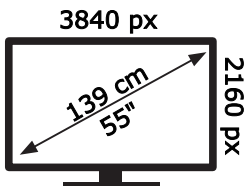

ENERG

Panasonic

TX-55MX600E

77 kWh/1000h

ABCDEF **G**

123 kWh/1000h

2019/2013

50661918