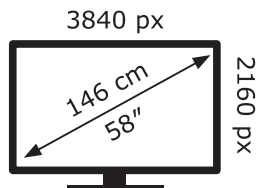

AW-200294

ENERGY

Panasonic

TX-58HXT886

85 kWh/1000h

ABCDEF**G**

136 kWh/1000h

2019/2013