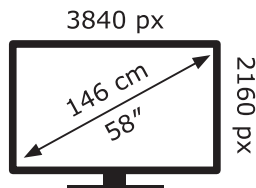

ENERGY

Panasonic

TX-58HXW804

85 kWh/1000h

ABCDEF**G**

136 kWh/1000h

2019/2013

TQF0EA0489