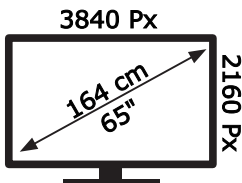

ENERG

Panasonic

TX-65HXW604

109 kWh/1000h

ABCDEF **G**

149 kWh/1000h

50550110

2019/2013