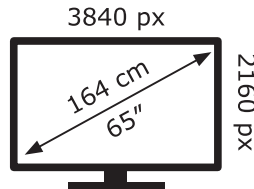

AW-200340

ENERG ⚡

Panasonic

TX-65HZW1004

138 kWh/1000h

ABCDEF**G**

173 kWh/1000h

2019/2013