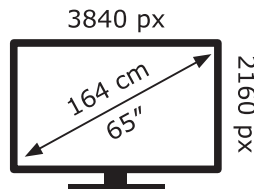

AW-200341

ENERGY

Panasonic

TX-65HZW2004

148 kWh/1000h

ABCDEF**G**

187 kWh/1000h

2019/2013