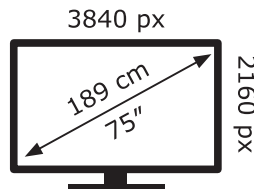

Panasonic

TX-75HXW944

129 kWh/1000h

ABCDEF**G**

217 kWh/1000h

2019/2013

TQF0EA0591