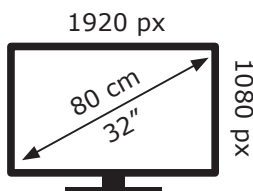

ENERGY

32 GFB 6064 - Fire TV
Edition TCE000

GRUNDIG

32 kWh/1000h

ABCDEF G

0 kWh/1000h

2019/2013