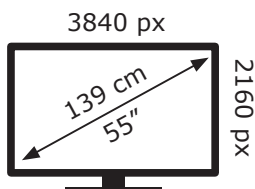

ENERGY

55 GUW 8040 - Fire TV
Edition TQH000

GRUNDIG

87 kWh/1000h

ABCDEF**G**

117 kWh/1000h

2019/2013