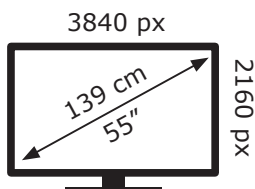

ENERGY

55 GUW 7040 - Fire TV
Edition TQU000

GRUNDIG

75 kWh/1000h

ABCDEF**G**

105 kWh/1000h

2019/2013