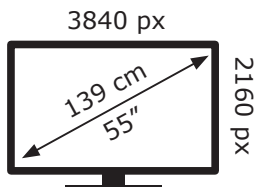

# ENERGY

55 GUT 7040 - Fire TV  
Edition TQV000

**GRUNDIG**

**75** kWh/1000h

ABCDEF**G**

**105** kWh/1000h

2019/2013