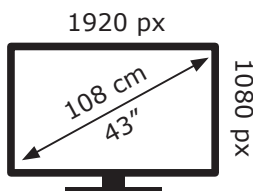

ENERGY

43 GFB 6070 - Fire TV
Edition TSX000

GRUNDIG

51 kWh/1000h

ABCDEF G

0 kWh/1000h

2019/2013