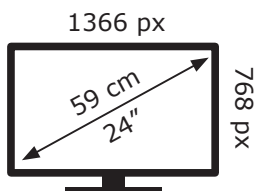

ENERGY

GRUNDIG

24 GHB 5060 UCT000

20 kWh/1000h

ABCDEF G

0 kWh/1000h

2019/2013