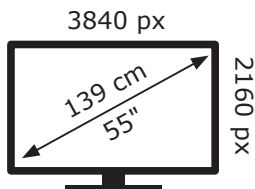

ENERGY

55 GUA 8100 Manhattan
UNW000

GRUNDIG

87 kWh/1000h

ABCDEF**G**

117 kWh/1000h

2019/2013