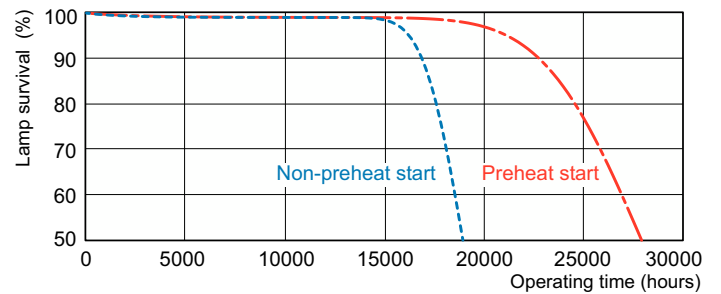

Life Expectancy Diagram - MASTER TL5 HO 39W/830 SLV/40

Life Expectancy Diagram - MASTER TL5 HO 39W/830 SLV/40