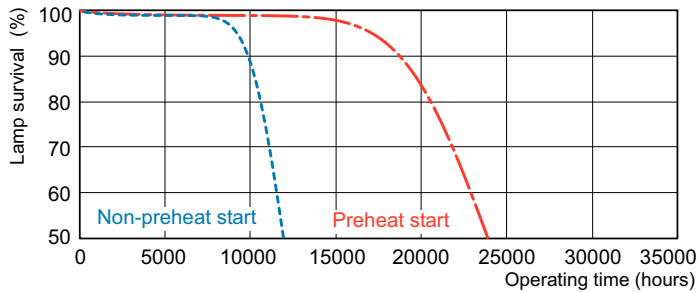

Abmessungsskizzen

1

Product	D (max)	A (max)	B (max)	B (min)	C (max)
MASTER TL5 HE 14W/830 SLV/40	17 mm	549,0 mm	556,1 mm	553,7 mm	563,2 mm

Photometrische Daten

Spectral Power Distribution Colour - MASTER TL5 HE 14W/830 SLV/40

Lebensdauer

Life Expectancy Diagram - MASTER TL5 HE 14W/830 SLV/40

Life Expectancy Diagram - MASTER TL5 HE 14W/830 SLV/40

MASTER TL5 HE

Lebensdauer

Lumen Maintenance Diagram - MASTER TL5 HE 14W/830 SLV/40