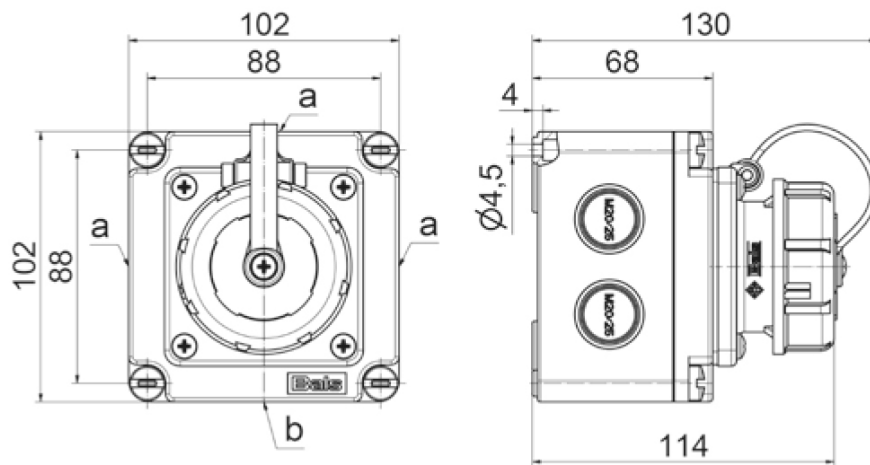

## Wall mounting socket outlet domestic type - straight - housing dimensions 102x102 mm

Product description	
BALS-Prd.-Nr	7245
EAN	4024941937986
Product category	Domestic wall mounting socket outlet, straight
Current	16A
Number of poles	3p
Arrangement of phases	2P+PE
Voltage	250V~
Frequency	AC

Product description	
Protection degree	IP67
Colour code	blue RAL 5015
Colour of appliance	Hinged lid blue RAL 5015, Bayonet ring grey RAL 7035, Enclosure grey RAL 7035
Connection design	head-screw terminal
Maximum conductor size	4,0 qmm
Cable entry	3 sides 2x M20/25, 1 side 1x M20/25, to break out
Height	102mm
Width	102mm
Depth	130mm
Dimension of enclosure	102x102 mm (HxW)
Material of enclosure	plastic
Contacts	the contact carrier is made of high temperature resistant material, the contacts are brass nickel plated

Additional technical properties	
	All cable entries are to break out

Logistics data	
Weight/pcs	0.311 kg / Piece
Packaging	Bag
Content amount	1 ST
EAN	4024941937986

Logistics data	
Length	130 mm
Width	102 mm
Height	102 mm
Weight	0.312 kg
Volume	1,352.52 ccm
Packaging	Carton
Content amount	10 ST
EAN	4024941959223
Length	325 mm
Width	217 mm
Height	210 mm
Weight	3.316 kg
Volume	13,588.4 ccm

a	2xM20/M25
b	1xM20/M25

**18 MB 114**