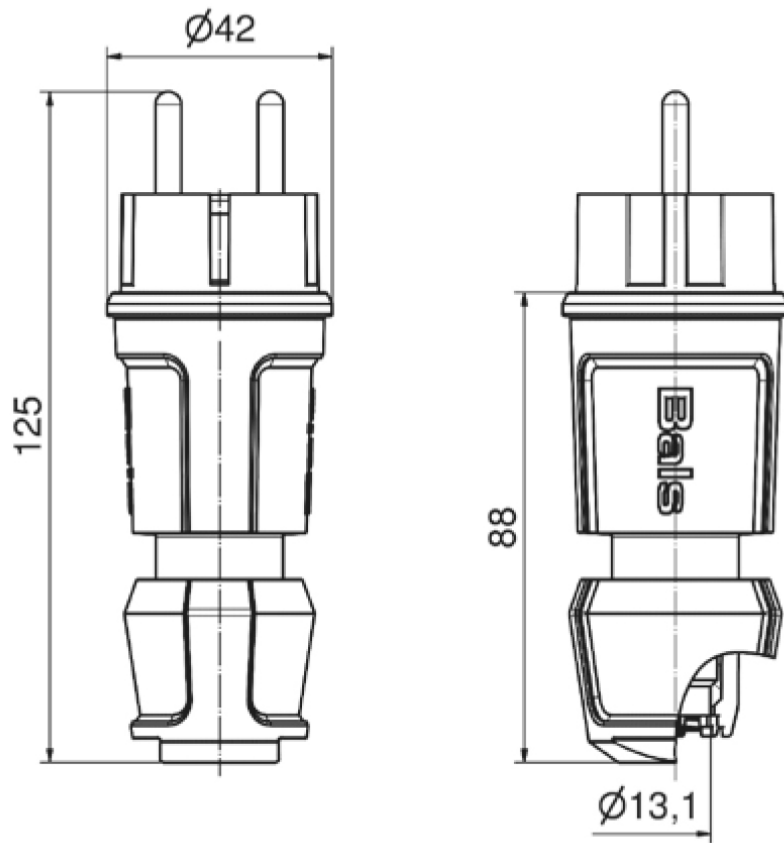

Plug domestic type - with cable sleeve

Product description	
BALS-Prd.-Nr	7370
EAN	4024941852388
Product category	Domestic plug
Current	16A
Number of poles	3p
Arrangement of phases	2P+PE
Voltage	250V~
Frequency	AC
Protection degree	IP44

Product description	
Colour code	blue RAL 5015
Colour of appliance	Collar black RAL 9005, Cable gland black RAL 9005, Housing cover blue RAL 5015
Connection design	with screw terminal
Maximum conductor size	2,5 qmm
Cable entry	Cable gland
Height	122mm
Width	42mm
Depth	42mm
Material of enclosure	plastic
Contacts	the contact carrier is made of polyamide, the contacts are brass nickel plated

Additional technical properties	
	also suitable for Belgian/French standard
	MULTI-GRIP cable gland with gasket and integrated strain relief

Logistics data	
Weight/pcs	0.082 kg / Piece
Packaging	Bag
Content amount	1 ST
EAN	4024941852388
Length	42 mm

Logistics data	
Width	42 mm
Height	122 mm
Weight	0.083 kg
Volume	215.208 ccm
Packaging	Carton
Content amount	20 ST
EAN	4024941323604
Length	275 mm
Width	175 mm
Height	137 mm
Weight	1.765 kg
Volume	5,737.5 ccm