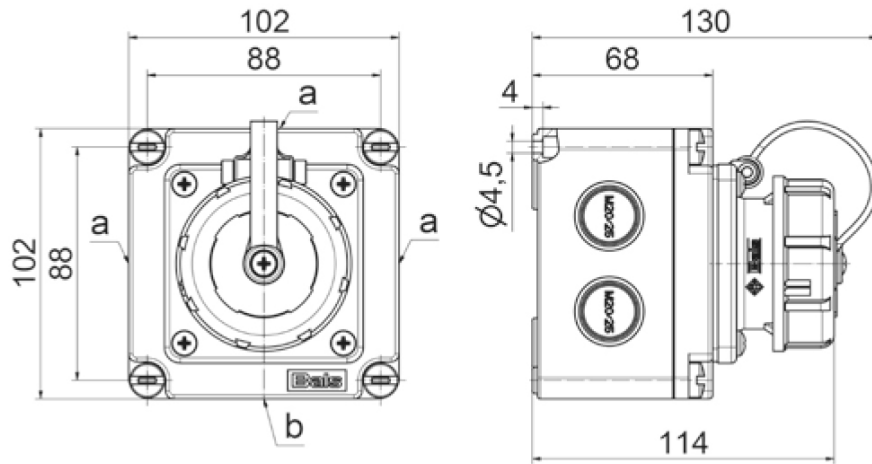

Wall mounting socket outlet domestic type - straight - housing dimensions 102x102 mm

Product description	
BALS-Prd.-Nr	7245
EAN	4024941937986
Product category	Domestic wall mounting socket outlet, straight
Current	16A
Number of poles	3p
Arrangement of phases	2P+PE
Voltage	250V~
Frequency	AC

Product description	
Protection degree	IP67
Colour code	blue RAL 5015
Colour of appliance	Hinged lid blue RAL 5015, Bayonet ring grey RAL 7035, Enclosure grey RAL 7035
Connection design	head-screw terminal
Maximum conductor size	4,0 qmm
Cable entry	3 sides 2x M20/25, 1 side 1x M20/25, to break out
Height	102mm
Width	102mm
Depth	130mm
Dimension of enclosure	102x102 mm (HxW)
Material of enclosure	plastic
Contacts	the contact carrier is made of high temperature resistant material, the contacts are brass nickel plated

Additional technical properties	
	All cable entries are to break out

Logistics data	
Weight/pcs	0.311 kg / Piece
Packaging	Bag
Content amount	1 ST
EAN	4024941937986

Logistics data	
Length	130 mm
Width	102 mm
Height	102 mm
Weight	0.312 kg
Volume	1,352.52 ccm
Packaging	Carton
Content amount	10 ST
EAN	4024941959223
Length	325 mm
Width	217 mm
Height	210 mm
Weight	3.316 kg
Volume	13,588.4 ccm