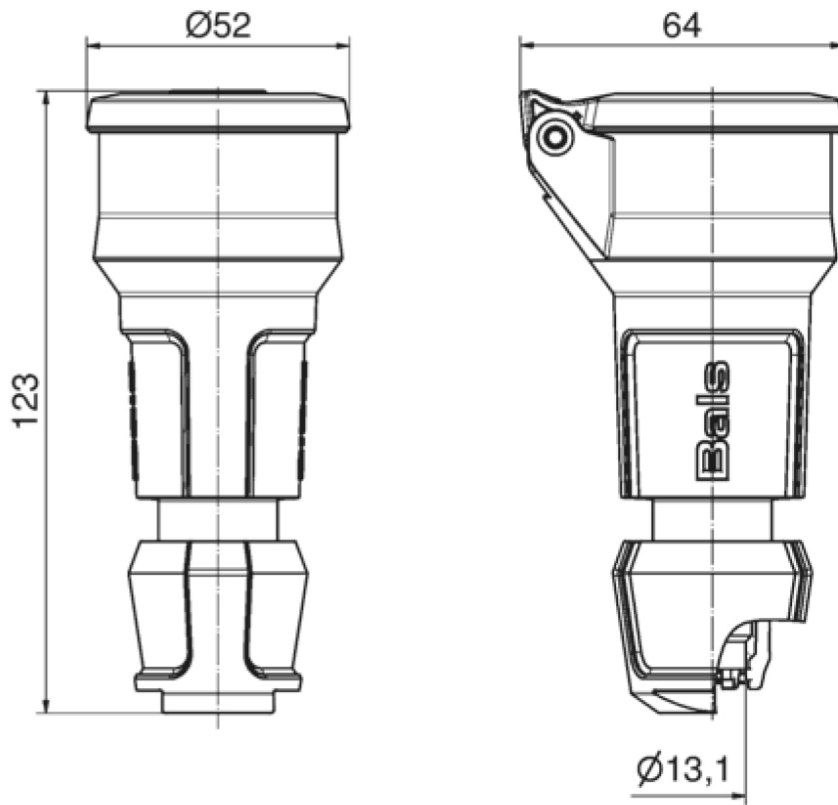

Connector domestic type - with hinged lid System F German standard

Product description	
BALS-Prd.-Nr	7488
EAN	4024941852432
Product category	Domestic connector
Current	16A
Number of poles	3p
Arrangement of phases	2P+PE
Voltage	250V~
Frequency	AC

Product description	
Protection degree	IP54
Colour code	black RAL 9005
Colour of appliance	Collar black RAL 9005, Hinged lid black RAL 9005, Housing cover black RAL 9005, Cable gland black RAL 9005
Connection design	head-screw terminal
Maximum conductor size	4,0 qmm
Cable entry	Cable gland
Height	123mm
Width	52mm
Depth	64mm
Material of enclosure	Polyamide
Contacts	the contact carrier is made of polyamide, the contacts are brass nickel plated

Additional technical properties	
	with german earthing system
	MULTI-GRIP cable gland with gasket and integrated strain relief
	With self-closing hinged lid

Logistics data	
Weight/pcs	0.102 kg / Piece
Packaging	Bag

Logistics data	
Content amount	1 ST
EAN	4024941852432
Length	64 mm
Width	52 mm
Height	123 mm
Weight	0.103 kg
Volume	409.344 ccm
Packaging	Carton
Content amount	20 ST
EAN	4024941323666
Length	245 mm
Width	177 mm
Height	185 mm
Weight	2.173 kg
Volume	7,140 ccm