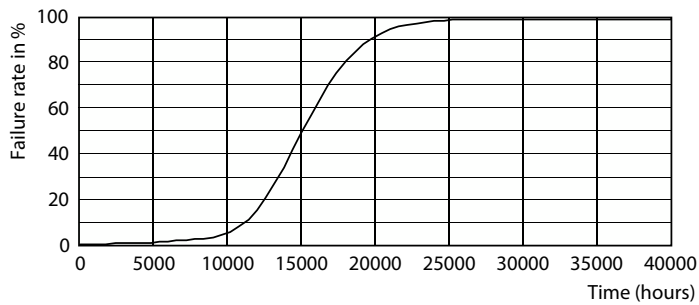

CorePro LED Kerzen-und Tropfenlampenform

Photometrische Daten

General uniform lighting - CorePro candle ND 7-60W E14 827 B38 FR

Lebensdauer

Life Expectancy Diagram - CorePro candle ND 7-60W E14 827 B38 FR