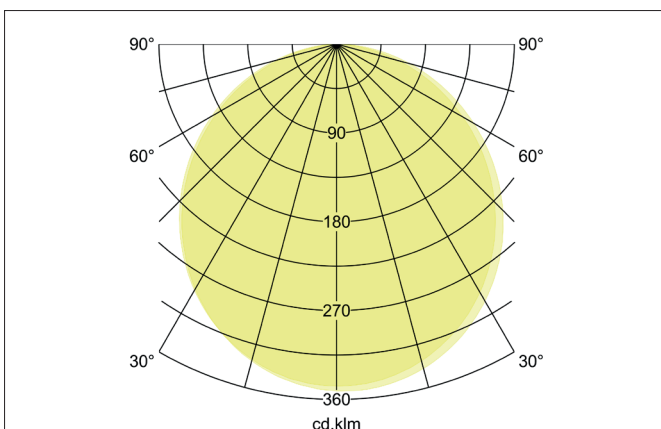

**SUNNY MIDI LED ceiling surface-mounted downlight, trailing-edge****phase dimmable**

Article no. 12209083

Light.  
For Generations.**Tender**

LED ceiling surface-mounted downlight, trailing-edge phase dimmable, Round. Luminaire diameter 440.0 mm, Height 50.0 mm Weight 2.342 kg, with rotationssymmetrical, deep, wide distributed light intensity. optimal light distribution due to a plastic, opal cover. Luminous flux 3.750 lm, UGR < 25, Power 1 x 40 W, Light colour warm white to daylight white, Correlated color temperature (CCT) 3.000 - 6.000 K, Colour rendering index CRI > 80, Rated life time L70/B50 at 25 °C: 50.000 h, Housing material: Aluminium / Steel / Polystyrene, Colour: Black, Permissible ambient temperature (ta): -20 °C - +25 °C, Protection class (EN 61140): I, Degree of protection (DIN EN 60529): IP20, shock resistance according to IEC62262: IK04 .With electronic driver, Trailing-edge phase dimmable.

**Product Benefits**

- Standard indirect component in white, can be retrofitted individually as accessories available in amber, blue and red.
- Easy installation due to bayonet mounting and arrestor cable.
- Luminaire can be easily removed without screws thanks to separate mounting plate.
- Three sizes: 330 mm, 440 mm or 550 mm.
- Three on-site adjustable light colors: 3,000 K, 4,000 K and 6,000 K.
- As an additional function: light color adjustable on the switch side via bottom switch function.
- Also available as pendant version (accessory: pendant set 1,500 mm).
- Dimmable as standard via phase cut-off or DALI (size: 440 mm and 550mm).

Lighting technology	
Colour temperature	3.000 K / 4.000 K / 6.000 K
Light colour	White
Farbtemperatur 1	3,000 K
Farbtemperatur 2	4,000 K
Farbtemperatur 3	6,000 K
Light output	Direct/Indirect
Luminous flux	3,750 lm
Lichtstrom 1	3,750 lm
System efficiency	94 lm/W
Colour rendering	CRI > 80
Reflector	Without
Beam angle	110°
Glare evaluation	UGR < 25
Light sharing	Symmetric
Adjustable color temperature	Stages