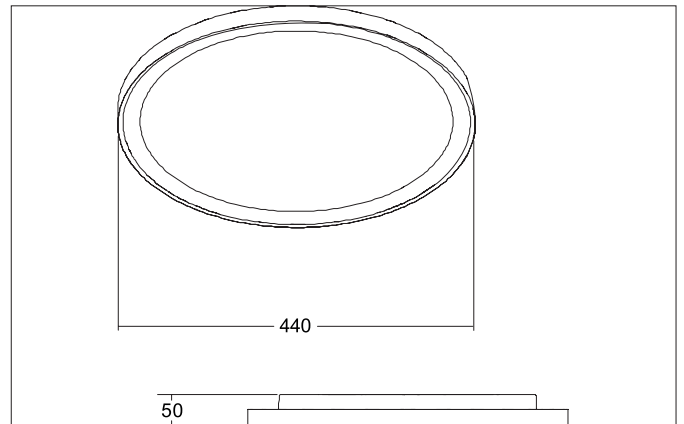

**SUNNY MIDI LED ceiling surface-mounted downlight, trailing-edge****phase dimmable**

Article no. 12209083

Light.  
For Generations.**Tender**

LED ceiling surface-mounted downlight, trailing-edge phase dimmable, Round. Luminaire diameter 440.0 mm, Height 50.0 mm Weight 2.342 kg, with rotationssymmetrical, deep, wide distributed light intensity. optimal light distribution due to a plastic, opal cover. Luminous flux 3.750 lm, UGR < 25, Power 1 x 40 W, Light colour warm white to daylight white, Correlated color temperature (CCT) 3.000 - 6.000 K, Colour rendering index CRI > 80, Rated life time L70/B50 at 25 °C: 50.000 h, Housing material: Aluminium / Steel / Polystyrene, Colour: Black, Permissible ambient temperature (ta): -20 °C - +25 °C, Protection class (EN 61140): I, Degree of protection (DIN EN 60529): IP20, shock resistance according to IEC62262: IK04 .With electronic driver, Trailing-edge phase dimmable.

**Product Benefits**

- Standard indirect component in white, can be retrofitted individually as accessories available in amber, blue and red.
- Easy installation due to bayonet mounting and arrestor cable.
- Luminaire can be easily removed without screws thanks to separate mounting plate.
- Three sizes: 330 mm, 440 mm or 550 mm.
- Three on-site adjustable light colors: 3,000 K, 4,000 K and 6,000 K.
- As an additional function: light color adjustable on the switch side via bottom switch function.
- Also available as pendant version (accessory: pendant set 1,500 mm).
- Dimmable as standard via phase cut-off or DALI (size: 440 mm and 550mm).