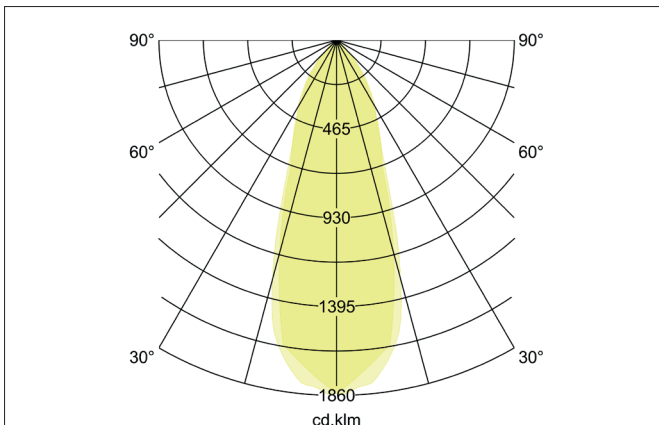

**SEVEN-S LED recessed spot**

Article no. 12262073

Light.  
For Generations.**Tender**

LED recessed spot, Square. Toolless ceiling installation by installation springs. Ceiling cut-out Ø 68 mm, Installation depth 38 mm, Length 82 mm, Width 82 mm, Weight 0,124 kg, Reflector silver with rotationssymmetrical, deep, wide distributed light intensity. optimal light distribution due to a plastic, transparent cover. Luminous flux 740 lm, Power 1 x 7 W, Light colour warm white, Correlated color temperature (CCT) 2.700 K, Colour rendering index CRI > 80, Rated life time L70/B50 at 25 °C: 50.000 h, Housing material: Aluminium / Polycarbonate, Colour: White, Permissible ambient temperature (ta): -20 °C - +25 °C, Protection class (EN 61140): III, Degree of protection (DIN EN 60529): IP20, .For connection to an external driver, which is not included in the scope of delivery of the luminaire. Depending on driver dimmable.

**Product Benefits**

- Square recessed spotlight made of solid aluminum with polycarbonate cover.
- Easy and tool-free mounting.
- CRI > 80.
- Low mounting depth 38 mm, length 82 mm, width 82 mm, Ceiling cut-out 68 mm.
- Ceiling thickness maximum 13 mm.
- Large article variance in terms of housing color and color temperature.
- Power supply with 350 mA.
- Also available as switchable or dimmable (trailing-edge phase dimmer) set.
- Alternatively available in round design.

| Lighting technology          |            |
|------------------------------|------------|
| Colour temperature           | 2.700 K    |
| Light colour                 | White      |
| Light output                 | Direct     |
| Luminous flux                | 740 lm     |
| System efficiency            | 106 lm/W   |
| Colour rendering             | CRI > 80   |
| Reflector                    | High-gloss |
| Reflektorfarbe               | silver     |
| Beam angle                   | 38°        |
| Light sharing                | Symmetric  |
| Adjustable color temperature | No         |