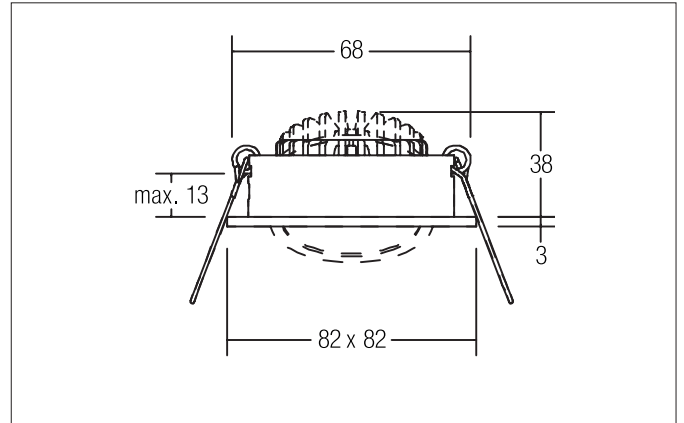

**SEVEN-S LED recessed spot**

Article no. 12262073

Light.  
For Generations.**Tender**

LED recessed spot, Square. Toolless ceiling installation by installation springs. Ceiling cut-out Ø 68 mm, Installation depth 38 mm, Length 82 mm, Width 82 mm, Weight 0,124 kg, Reflector silver with rotationssymmetrical, deep, wide distributed light intensity. optimal light distribution due to a plastic, transparent cover. Luminous flux 740 lm, Power 1 x 7 W, Light colour warm white, Correlated color temperature (CCT) 2.700 K, Colour rendering index CRI > 80, Rated life time L70/B50 at 25 °C: 50.000 h, Housing material: Aluminium / Polycarbonate, Colour: White, Permissible ambient temperature (ta): -20 °C - +25 °C, Protection class (EN 61140): III, Degree of protection (DIN EN 60529): IP20, .For connection to an external driver, which is not included in the scope of delivery of the luminaire. Depending on driver dimmable.

**Product Benefits**

- Square recessed spotlight made of solid aluminum with polycarbonate cover.
- Easy and tool-free mounting.
- CRI > 80.
- Low mounting depth 38 mm, length 82 mm, width 82 mm, Ceiling cut-out 68 mm.
- Ceiling thickness maximum 13 mm.
- Large article variance in terms of housing color and color temperature.
- Power supply with 350 mA.
- Also available as switchable or dimmable (trailing-edge phase dimmer) set.
- Alternatively available in round design.