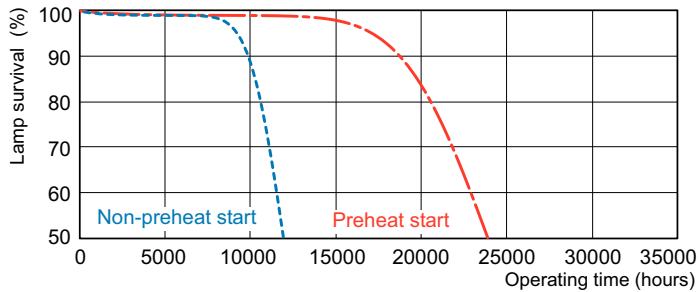

Lebensdauer

Life Expectancy Diagram - MASTER TL5 HE 21W/840 SLV/40