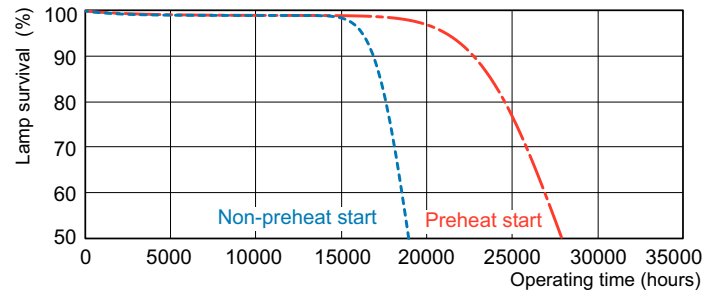

Life Expectancy Diagram - MASTER TL5 HE 21W/840 SLV/40