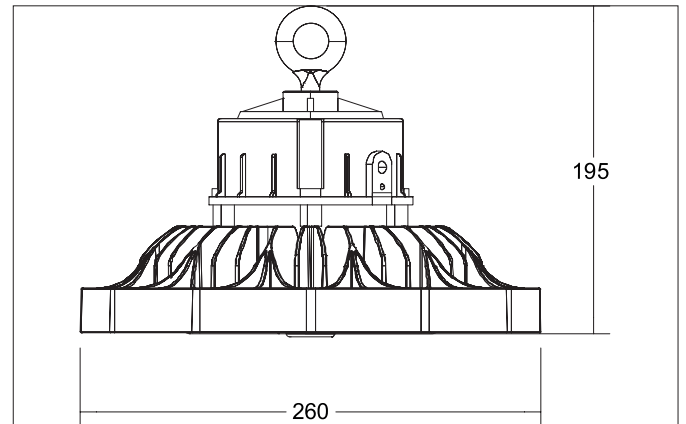

**SOL LED low beam spot, DALI dimmable**

Article no. 78310084

Light.  
For Generations.**Tender**

LED low beam spot, DALI dimmable, Round. Luminaire diameter 260.0 mm, Height 195.0 mm Weight 2.6 kg, with rotationssymmetrical, deep, wide distributed light intensity. optimal light distribution due to a plastic, transparent cover. Luminous flux 12.100 lm, Power 1 x 80 W, Light colour neutral white, Correlated color temperature (CCT) 4.000 K, Colour rendering index CRI > 80, Rated life time L70/B50 at 25 °C: 50.000 h, Rated life time L80/B50 at 25 °C: 50.000 h, Housing material: Aluminium / Polycarbonate, Colour: Black, Permissible ambient temperature (ta): -25 to +45 °C, Protection class (EN 61140): I, Degree of protection (DIN EN 60529): IP65, shock resistance according to IEC62262: IK09 .With electronic driver, DALI-2 dimmable.

**SOL LED low beam spot, DALI dimmable**

Article no. 78310084

Light.  
For Generations.

Article data	
Article no.	78310084
GTIN	4251433949374
Series name	SOL
Short description	LED low beam spot, DALI dimmable
Material	Aluminium / Polycarbonate
Colour	Black
Shape	Round
Outer diameter	260 mm
Hight	195 mm
Scope of delivery	Delivery: incl. screwable mounting eyelet, shrink end caps on the DALI cable and connection cable 1,500 mm
Weight	2.600 kg
Length of the connection line	1,500 mm