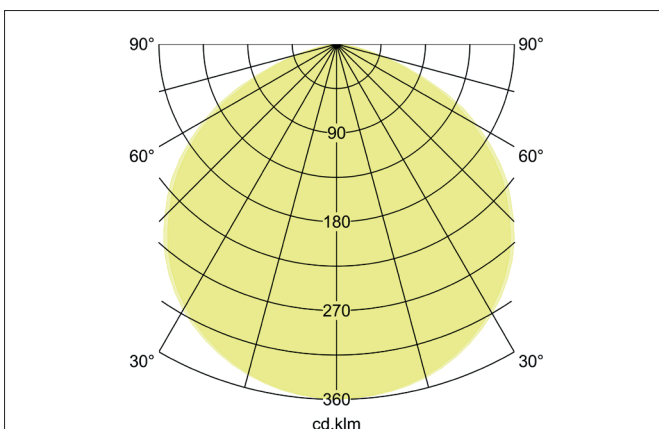

**SOL LED low beam spot, DALI dimmable**

Article no. 78310084

Light.  
For Generations.**Tender**

LED low beam spot, DALI dimmable, Round. Luminaire diameter 260.0 mm, Height 195.0 mm Weight 2.6 kg, with rotationssymmetrical, deep, wide distributed light intensity. optimal light distribution due to a plastic, transparent cover. Luminous flux 12.100 lm, Power 1 x 80 W, Light colour neutral white, Correlated color temperature (CCT) 4.000 K, Colour rendering index CRI > 80, Rated life time L70/B50 at 25 °C: 50.000 h, Rated life time L80/B50 at 25 °C: 50.000 h, Housing material: Aluminium / Polycarbonate, Colour: Black, Permissible ambient temperature (ta): -25 to +45 °C, Protection class (EN 61140): I, Degree of protection (DIN EN 60529): IP65, shock resistance according to IEC62262: IK09 .With electronic driver, DALI-2 dimmable.

**SOL LED low beam spot, DALI dimmable**

Article no. 78310084

Light.  
For Generations.

Article data	
Article no.	78310084
GTIN	4251433949374
Series name	SOL
Short description	LED low beam spot, DALI dimmable
Material	Aluminium / Polycarbonate
Colour	Black
Shape	Round
Outer diameter	260 mm
Hight	195 mm
Scope of delivery	Delivery: incl. screwable mounting eyelet, shrink end caps on the DALI cable and connection cable 1,500 mm
Weight	2.600 kg
Length of the connection line	1,500 mm

Lighting technology	
Colour temperature	4.000 K
Light colour	White
Light output	Direct
Luminous flux	12,100 lm
System efficiency	151 lm/W
McAdam-Step	McAdam-Step 4
Colour rendering	CRI > 80
Luminaire optics	Lens
Beam angle	120°
Light sharing	Symmetric
Adjustable color temperature	No