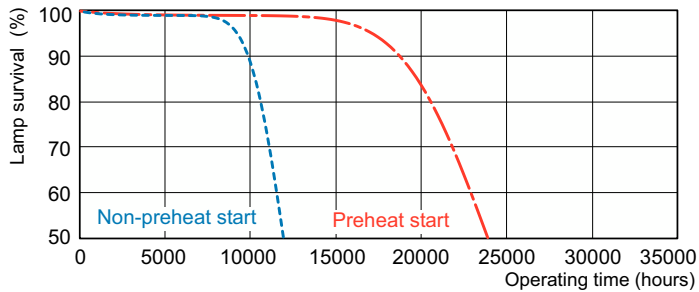

Lebensdauer

Life Expectancy Diagram - MASTER TL5 HE 35W/840 SLV/40