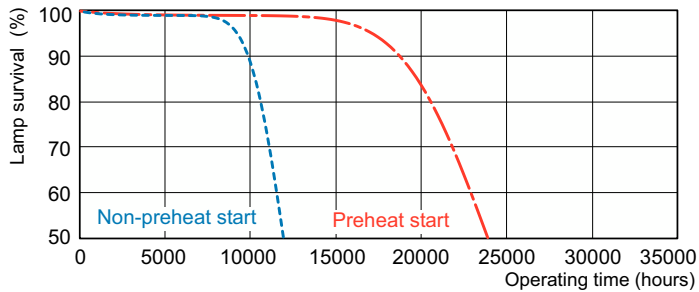

Lebensdauer

Life Expectancy Diagram - MASTER TL5 HE 14W/840 SLV/40