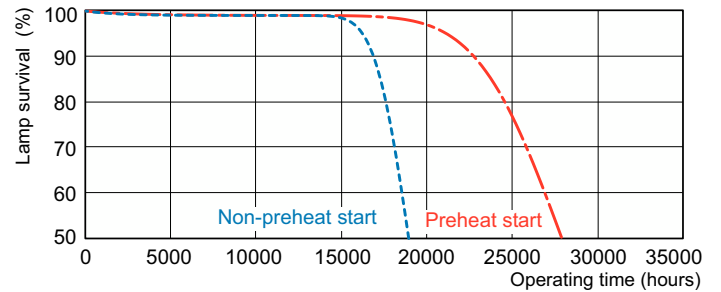

Life Expectancy Diagram - MASTER TL5 HE 14W/840 SLV/40