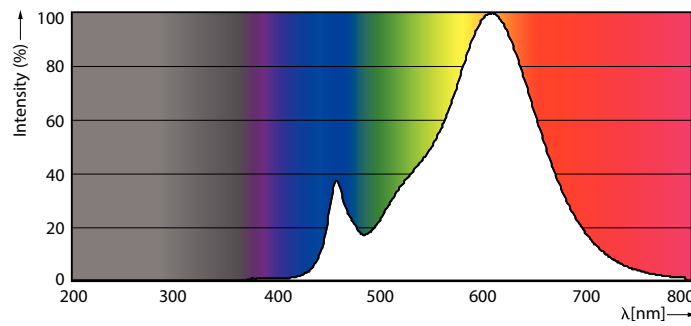

LEDbulb Classic CM 48W E27 A60 Mirror Crown 827 DIM