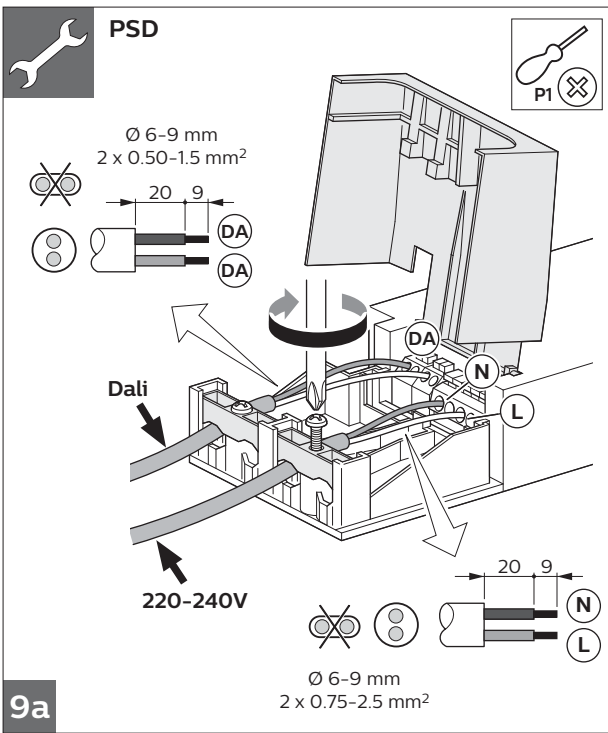

IK02

Max.
40 °C
Min.
10 °C

GLOW
WIRE
650 °C

	Driver	Lumen (lm)	CCT (K)	L x W x H (mm)	A x B (mm)	kg
RC127V	PSU(36W) / PSD(36W)	3400 3600	3000 4000	597 x 597 x 42	528 x 528	4.1
RC127V	PSU(36W) / PSD(36W)	3400 3600	3000 4000	1197 x 297 x 42	686 x 160	4.1
RC128V	PSU(36W) / PSD(36W)	3400 3600	3000 4000	622 x 622 x 42	553 x 553	4.3

6

Safety cable

7

© 2017 Philips Lighting Holding B.V.

All rights reserved. Reproduction in whole or in part is prohibited without the prior written consent of the copyright owner. The information presented in this document does not form part of any quotation or contract, is believed to be accurate and reliable and may be changed without notice. No liability will be accepted by the publisher for any consequence of its use. Publication thereof does not convey nor imply any license under patent- or other industrial or intellectual property rights.