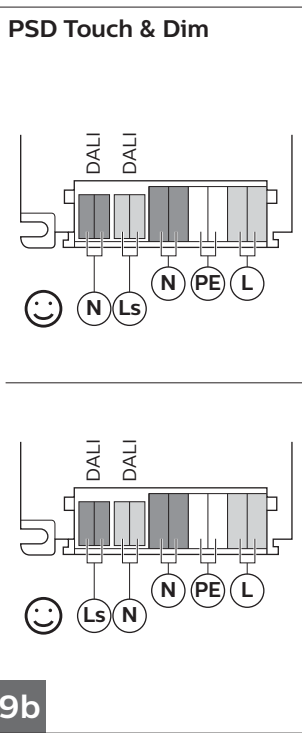

PHILIPS

CoreLine Panel OC

RC127V/RC128V

Safety cable
1200 x 1 mm

220V
240V

50Hz
60Hz

LEDs

Ta
25 °C

IK02

Max.
40 °C
Min.
10 °C

GLOW
WIRE
650 °C

	Driver	Lumen (lm)	CCT (K)	L x W x H (mm)	A x B (mm)	kg
RC127V	PSU(36W) / PSD(36W)	3400 3600	3000 4000	597 x 597 x 42	528 x 528	4.1
RC127V	PSU(36W) / PSD(36W)	3400 3600	3000 4000	1197 x 297 x 42	686 x 160	4.1
RC128V	PSU(36W) / PSD(36W)	3400 3600	3000 4000	622 x 622 x 42	553 x 553	4.3

PSU

2b

3

Suspended

1

4

5

Recessed

6

Safety cable

7

© 2017 Philips Lighting Holding B.V.

All rights reserved. Reproduction in whole or in part is prohibited without the prior written consent of the copyright owner. The information presented in this document does not form part of any quotation or contract, is believed to be accurate and reliable and may be changed without notice. No liability will be accepted by the publisher for any consequence of its use. Publication thereof does not convey nor imply any license under patent- or other industrial or intellectual property rights.