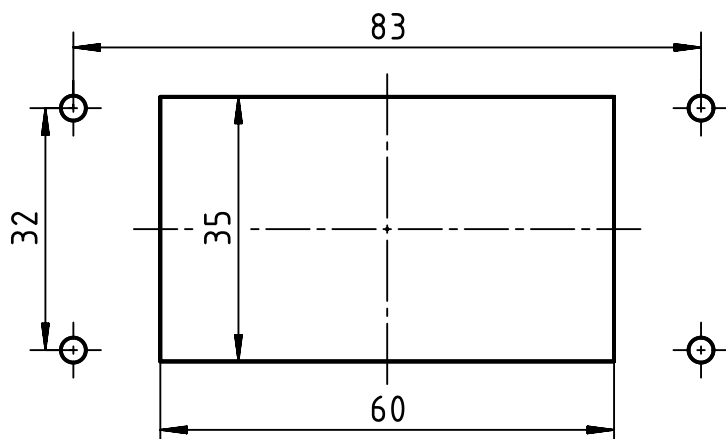

panel cut out

	All rights reserved Department EL PD	All Dimensions in mm Original Size DIN A4		Scale 1:1	Free size tol.	Ref.
		Created by 105230	Inspected by GERB	Standardisation	Date 2024-01-25	State Final Release
HARTING D-32339 Espelkamp		Title Han 10B-HMC-agg-LB			Doc-Key / ECM-Nr. 100521756/UGD/002/D 500000261998	
		Type TB	Number 09 30 210 0305		Rev. D	Page 1/1