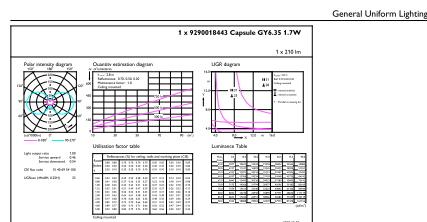

LEDcapsule CorePro 1.7-20W GY6.35 Capsule 827 ND