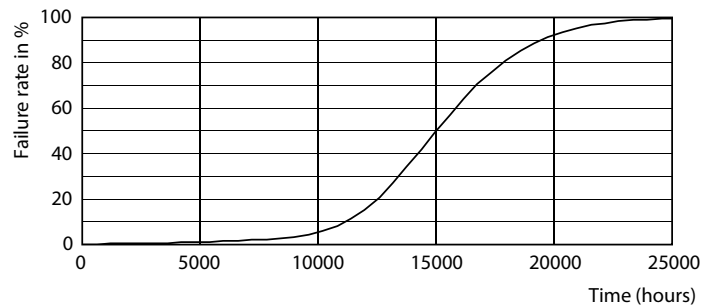

LEDcapsule CorePro 1.7-20W GY6.35 Capsule 827 ND