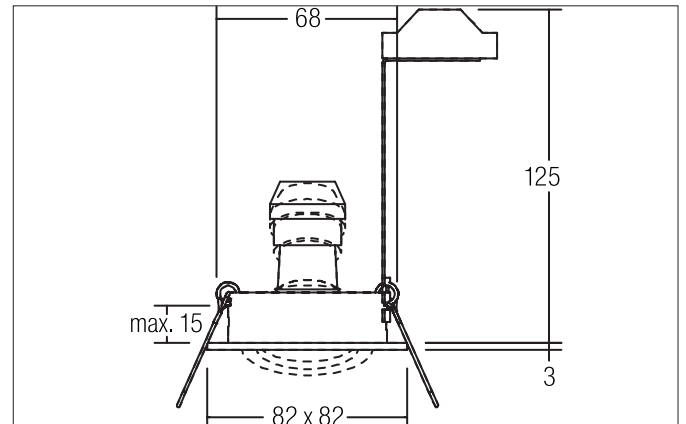

TIRREL-S Recessed spot, GU10

Article no. 36144120

Tender

Recessed spot, GU10, beige structure, Square. In a compact design, for installation in tool-less rapid assembly systems. Lamp holder: GU10, Mounting method: Recessed mounting, Place of installation: Ceiling-mounted, Material: Aluminium, Degree of protection: according to DIN EN 60529 IP20, Protection class: (EN 61140) II, Voltage: 230V AC 50Hz, Power: 10 W, Amount of light sources / fittings: 1 piece, Adjustability: Pivoted, without control gear, Type of dimming: Other.

Product Benefits

- Recessed spot in square shape made of solid aluminum. for LED retrofit lamps with GU10 base.
- Ceiling cutout 68 mm, diameter 82 mm, installation depth 125 mm, IP20.
- Pivoting range 25°.
- Large color variation. Without visible snap ring.
- Classic, formally restrained design.
- In the same optics also available as GX5.3 version, as switchable and dimmable set (trailing-edge phase or DALI) and as a loudspeaker.
- In addition in the same surface structure and in the same color also available in round version.

TIRREL-S Recessed spot, GU 10

Article no. 36144120

Article data	
Article no.	36144120
GTIN	4255752525110
Series name	TIRREL-S
Short description	Recessed spot, GU10
Material	Aluminium
Colour	beige structure
Type of surface	Structure
Shape	Square
Length	82 mm
Width	82 mm
Built-in diameter min.	67 mm
Built-in diameter max.	68 mm
Installation depth	125 mm
Hight	3 mm
Weight	0.135 kg
D licence plate	No
Conformance	CE, UKCA

Packing data	
Gross weight	0.213 kg
Length of packaging	140 mm
Packaging width	110 mm
Packaging hight	120 mm
Disposal at end of life	<p>This product must not be disposed of with household waste. You are obliged, to dispose of such electrical waste separately.</p> <p>By disposing of electrical waste and other old or defective electronics separately, you support recycling or other forms of re-use. In that way you help to take care and to avoid that harmful substances get into the environment.</p>