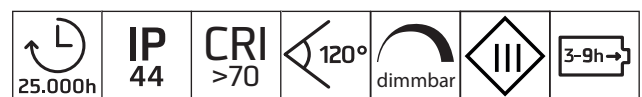

RED®

SIMPLY. CONVINCING.

LED flashlight PORTLUXX®

4 046725 402312

Performance features

The splash-proof RED PORTLUXX® flashlight offers versatile applications and features a rotating head that allows you to zoom in and out of the light beam. A knob allows you to select the power and strobe effect. This universal flashlight offers flicker-free, cool white light with 330 lumens. Batteries are not included.

Technical Specifications

- Beam angle: 120°
- Luminous flux: max. 330 lm/6000 K
- IP rating: IP44
- Rated lifespan: 50,000 hours (L70B50)
- Protection class: III
- Housing material: aluminum
- Battery type: 2x AA (not included)
- Burn time: 3–9 hours
- Dimensions (Ø x L): 27 x 155 mm

DEHA number

7312677

Item number

5610-20-0016

EAN

4046725402312

label