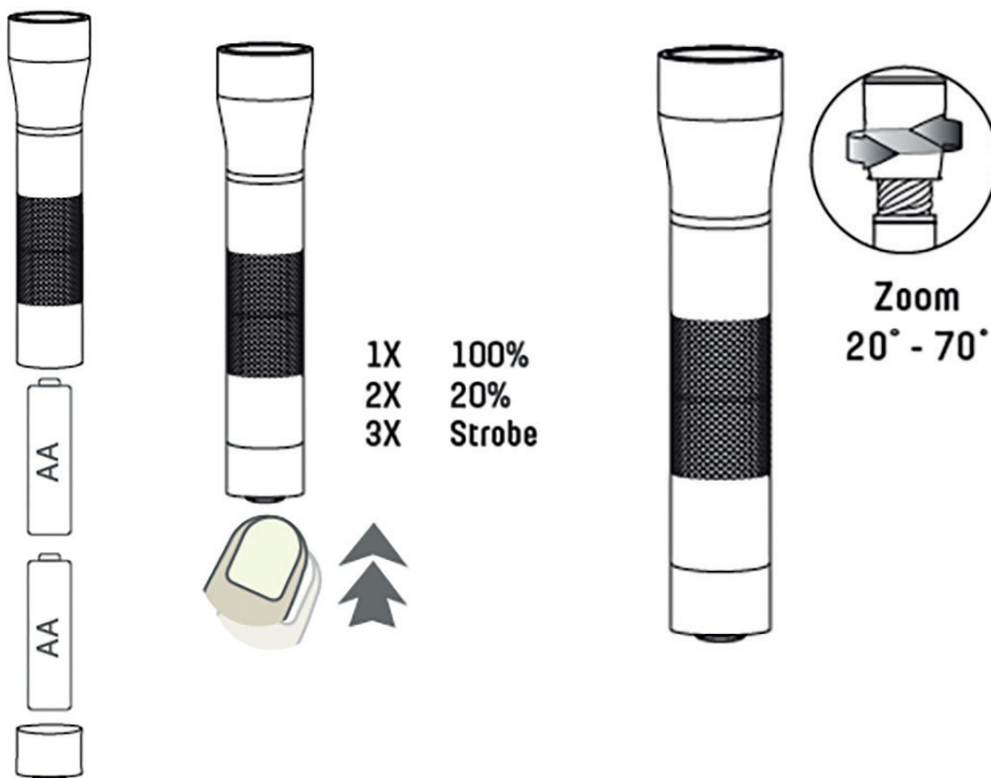

General Data

Features	
Length	155 mm
Weight total	73 g
Colour housing	Black
Material	Aluminium
Battery type	Mignon
Number of batteries	2
Lamp type	LED not exchangeable
With light source	yes
Degree of protection (IP)	IP44
ANSI	AA

Product pictures

Order Data

DEHA no	Type	Item number	EAN	VPE
7312677	Flashlight PORTLUXX®	5610-20-0016	4046725402312	1 Piece