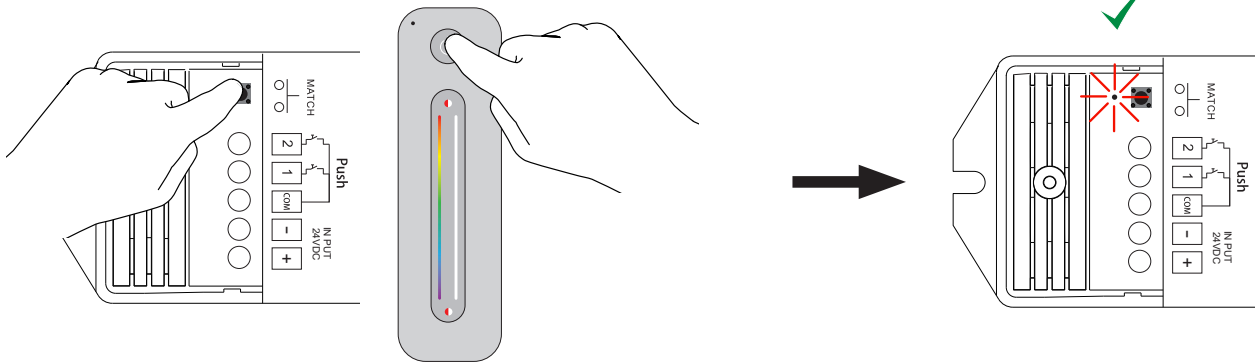

INTERNATIONAL

SG Lighting Co Ltd.
Tel: +86 769 88 49 20 88
cindy@sgdgc.com
www.sg-as.com

Pairing with app

Match with RF RGBW Remote Control

Delete

Push function (optional)

	1	2
0-1s	Light bulb icon	RGBW color wheel icon
>1s	Light bulb icon	Color gradient bar icon