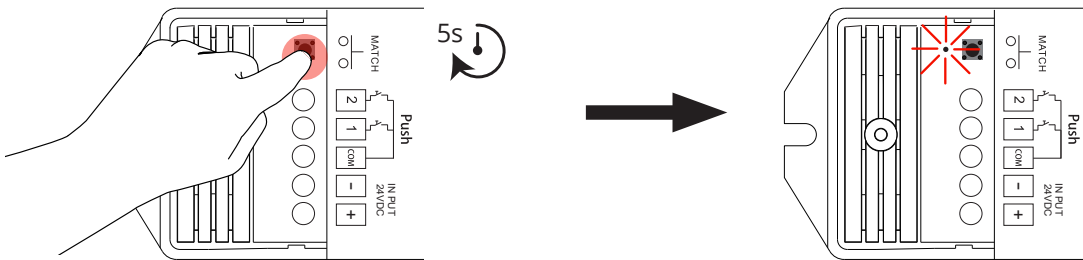

INTERNATIONAL

SG Lighting Co Ltd.
Tel: +86 769 88 49 20 88
cindy@sgdgc.com
www.sg-as.com

Pairing with app

Match with RF RGBW Remote Control

Delete

Push function (optional)

	1	2
0-1s	Light bulb icon	RGBW color wheel icon
>1s	Light bulb icon	Color gradient bar icon