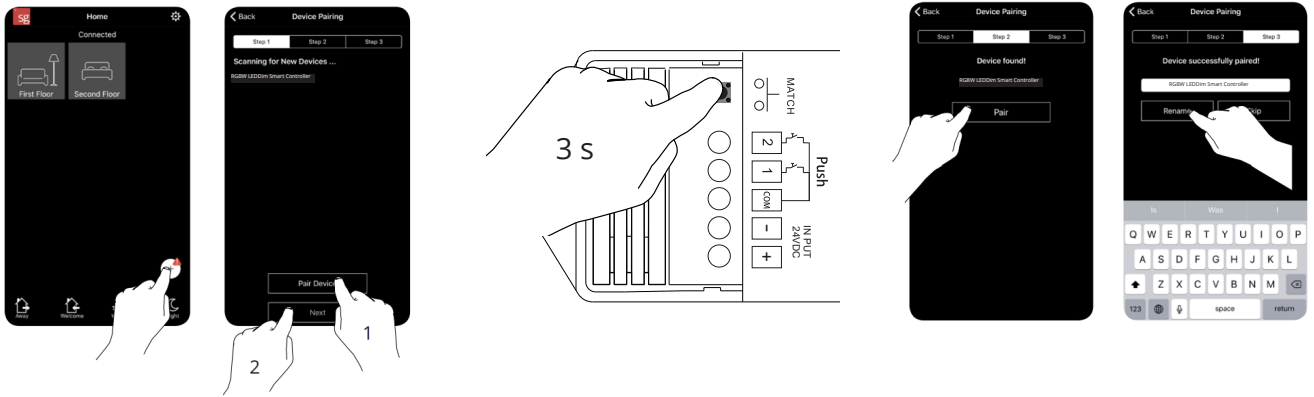

INTERNATIONAL

SG Lighting Co Ltd.
Tel: +86 769 88 49 20 88
cindy@sgdgc.com
www.sg-as.com

Pairing with app

Match with RF RGBW Remote Control

Delete

Push function (optional)

	1	2
0-1s	Light bulb icon	RGBW color wheel icon
>1s	Light bulb icon	Color gradient bar icon