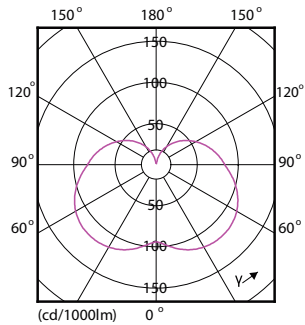

Abmessungsskizzen

Product	D	C
CorePro LED Stick ND 9.5-75W T38 E27 840	37,2 mm	114,3 mm

Photometrische Daten

Spectral Power Distribution Colour - CorePro LED Stick ND 9.5-75W T38 E27 840

General uniform lighting - CorePro LED Stick ND 9.5-75W T38 E27 840

CorePro Kunststoff-LED-Speziellampen

Photometrische Daten

Light Distribution Diagram - CorePro LED Stick ND 9.5-75W T38 E27 840

Lebensdauer

68W E27 Stick FR

Lumen Maintenance Diagram - CorePro LED Stick ND 9.5-75W T38 E27 840