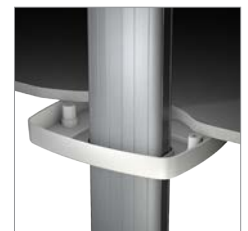

Premium Line

Perfect design and function

High-quality universal projector mount

- Newly developed anodized aluminium profile with fully covered interior cable channel
- Pre-assembled for quick mounting
- Stepless telescopic height adjustment
- Can hold up to max. 25 kg
- Aluminium ball-point joint with quick change system for tilting the projector $\pm 20^\circ$ in all directions, rotates $\pm 180^\circ$
- Supplied with screws M3/M4/M5/M6 and distance elements
- Custom-made versions possible on demand, up to 300 cm column length
- Fixing points 138 bis 378 mm
- Available in white and aluminium anodized

Quality made in Germany by Kindermann

Kindermann Premium

Kindermann Premium 30

Kindermann Premium 60/100/150/200, stepless height-adjustable

Details

- 2-element cover for easy mounting

- All cables can be easily inserted into the interior cable channel from the outside through a groove on the column which will then be concealed with a blind

- Stepless height adjustment with crash protection

- Cover hides cutout of false ceiling
- Suitable for inner and outer tube

- 3D aluminium ball-point joint for tilting the projector in all directions
- Quick exchange of projector

Kindermann Premium Line – projector mount for the ceiling

Model	Distance projector / ceiling	Colour	Ref. No.
Kindermann Premium	13 cm	aluminium anodized	5880 000 100
Kindermann Premium 30	30 cm fix, can be shorted up to 10 cm	aluminium anodized	7450 000 030
		white, RAL 9003	7450 000 031
Kindermann Premium 60	stepless from 41 up to 61 cm	aluminium anodized	7450 000 060
		white, RAL 9003	7450 000 061
Kindermann Premium 100	stepless from 61 up to 100 cm	aluminium anodized	7450 000 100
		white, RAL 9003	7450 000 101
Kindermann Premium 150	stepless from 86 up to 150 cm	aluminium anodized	7450 000 150
		white, RAL 9003	7450 000 151
Kindermann Premium 200	stepless from 111 up to 200 cm	aluminium anodized	7450 000 200
		white, RAL 9003	7450 000 201