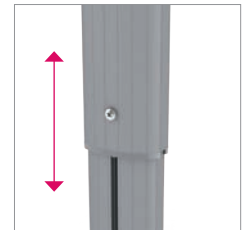

Premium Line

Perfect design and function

High-quality universal projector mount

- Newly developed anodized aluminium profile with fully covered interior cable channel
- Pre-assembled for quick mounting
- Stepless telescopic height adjustment
- Can hold up to max. 25 kg
- Aluminium ball-point joint with quick change system for tilting the projector $\pm 20^\circ$ in all directions, rotates $\pm 180^\circ$
- Supplied with screws M3/M4/M5/M6 and distance elements
- Custom-made versions possible on demand, up to 300 cm column length
- Fixing points 138 bis 378 mm
- Available in white and aluminium anodized

Quality made in Germany by Kindermann

Kindermann Premium

Kindermann Premium 30

Kindermann Premium 60/100/150/200, stepless height-adjustable

Details

- 2-element cover for easy mounting

- All cables can be easily inserted into the interior cable channel from the outside through a groove on the column which will then be concealed with a blind

- Stepless height adjustment with crash protection

- Cover hides cutout of false ceiling
- Suitable for inner and outer tube

- 3D aluminium ball-point joint for tilting the projector in all directions
- Quick exchange of projector