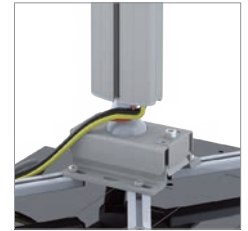

Premium Line

Perfect design and function

High-quality universal projector mount

- Newly developed anodized aluminium profile with fully covered interior cable channel
- Pre-assembled for quick mounting
- Stepless telescopic height adjustment
- Can hold up to max. 25 kg
- Aluminium ball-point joint with quick change system for tilting the projector $\pm 20^\circ$ in all directions, rotates $\pm 180^\circ$
- Supplied with screws M3/M4/M5/M6 and distance elements
- Custom-made versions possible on demand, up to 300 cm column length
- Fixing points 138 bis 378 mm
- Available in white and aluminium anodized

Quality made in Germany by Kindermann

Kindermann Premium

Kindermann Premium 30

Kindermann Premium 60/100/150/200, stepless height-adjustable

Details

- 2-element cover for easy mounting

- All cables can be easily inserted into the interior cable channel from the outside through a groove on the column which will then be concealed with a blind

- Stepless height adjustment with crash protection

- Cover hides cutout of false ceiling
- Suitable for inner and outer tube

- 3D aluminium ball-point joint for tilting the projector in all directions
- Quick exchange of projector