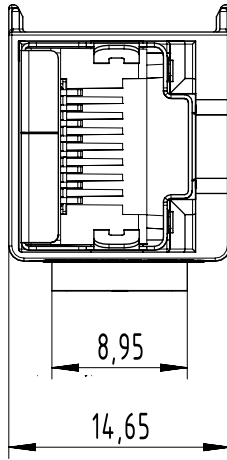

1 2 3 4 5 6

A

B

C

D

	All rights reserved Department EL PD	All Dimensions in mm Original Size DIN A4		Scale 2:1	Free size tol.		Ref. Sub.		
		Created by 402602	Inspected by 402602	Standardisation	Date 05-Sep-2024	State 40 - Released		Doc-Key / ECM-Nr. DS00212375	
HARTING D-32339 Espelkamp		Title HAN Domino RJ45 cube, gender changer F.2			Type TB	Design Number DS00212375	SAP Mat. Number 09149452101	Rev. D	Page 1/1