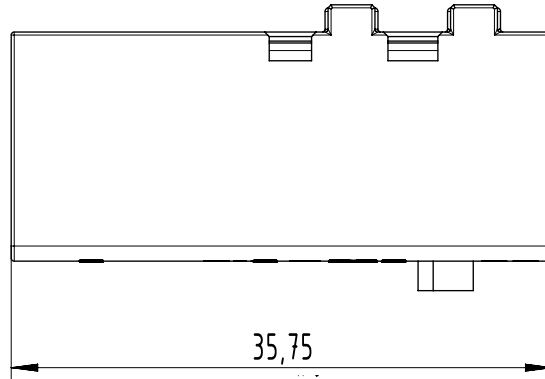

1 2 3 4 5 6

A

B

C

D

	All rights reserved Department EL PD	All Dimensions in mm Original Size DIN A4		Scale 2:1	Free size tol.		Ref. Sub.		
		Created by 402602	Inspected by 402602	Standardisation	Date 05-Sep-2024	State 40 - Released		Doc-Key / ECM-Nr. DS00212375	
HARTING D-32339 Espelkamp		Title HAN Domino RJ45 cube, gender changer F.2			Type TB	Design Number DS00212375	SAP Mat. Number 09149452101	Rev. D	Page 1/1