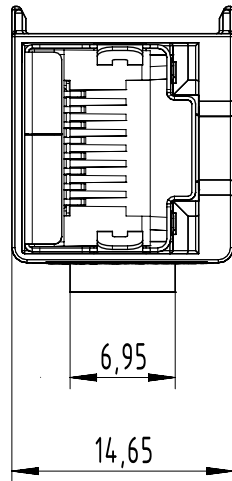

1 2 3 4 5 6

A

B

C

D

	All rights reserved Department EL PD	All Dimensions in mm Original Size DIN A4		Scale 2:1	Free size tol.		Ref. Sub.	
		Created by 402602	Inspected by 402602	Standardisation	Date 06-Sep-2024	State 40 - Released		
HARTING D-32339 Espelkamp		Title HAN Domino RJ45 cube, gender changer F.1					Doc-Key / ECM-Nr. DS00212373	
		Type TB	Design Number DS00212373	SAP Mat. Number 09149451101	Rev. D	Page 1/1		