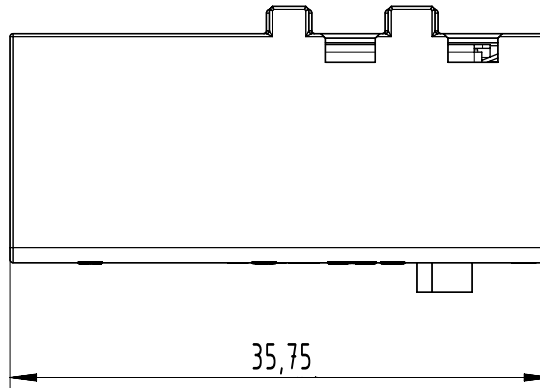

1 2 3 4 5 6

A

B

C

D

	All rights reserved Department EL PD	All Dimensions in mm Original Size DIN A4		Scale 2:1	Free size tol.		Ref. Sub.	
		Created by 402602	Inspected by 402602	Standardisation	Date 06-Sep-2024	State 40 - Released		
HARTING D-32339 Espelkamp		Title HAN Domino RJ45 cube, gender changer F.1					Doc-Key / ECM-Nr. DS00212373	
		Type TB	Design Number DS00212373	SAP Mat. Number 09149451101	Rev. D	Page 1/1		