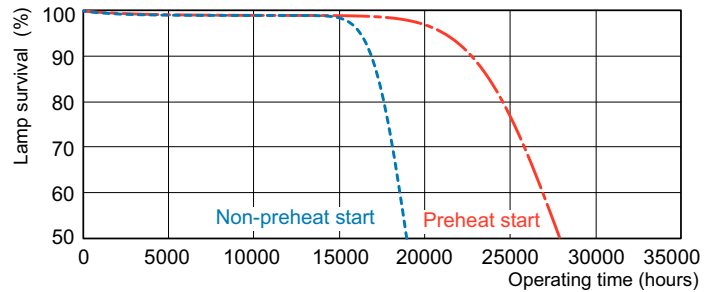

Life Expectancy Diagram - MASTER TL5 HE 35W/865 SLV/40