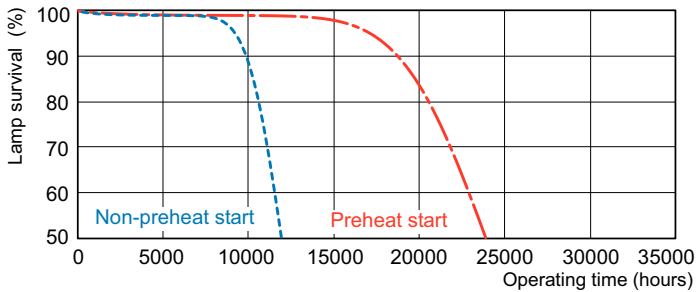

Lebensdauer

Life Expectancy Diagram - MASTER TL5 HE 35W/865 SLV/40