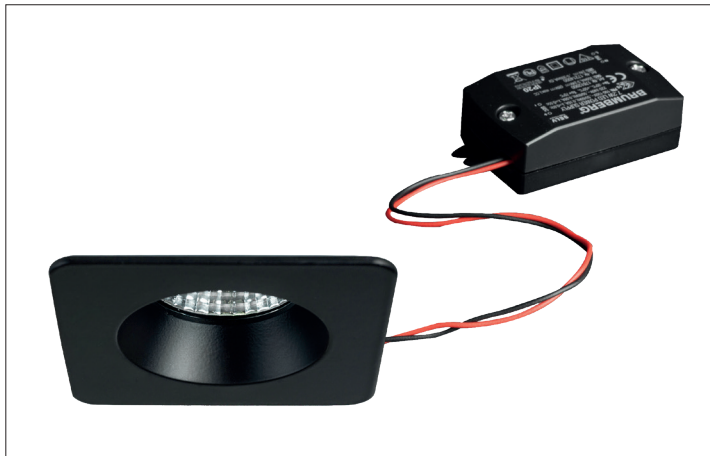

LED recessed downlight set, IP54, on/off

**Artikel-Nr. 38267083**

LED recessed downlight set, IP54, on/off, black, square. In a compact design, for installation in tool-less rapid assembly systems. Set including a converter for 230-V mains voltage, on/off switchable, dimensions of converter: L 68 x W 35 x H 21 mm . Mounting method: Recessed mounting, Place of installation: Ceiling-mounted, Material: Aluminium / Glass / Plastic, Degree of protection: according to DIN EN 60529 IP54\*, Protection class: (EN 61140) II, Voltage: 230V AC 50Hz, Power: 6W, Amount of light sources / fittings: 1.0 Qty, Luminous flux: 540lm, Colour temperature: 2.700 K, Light colour : White, Beam angle: 38°, Adjustability: Not adjustable, With control gear: Yes, Control: on/off.

<b>Artikel-Nr.</b>	<b>38267083</b>
<b>Stand:</b>	25.10.2021 20:46

Colour temperature	2700 K
Colour	Black
Length	82 mm
Beam angle	38 °
Amount of light sources / fittings	1 Qty
Material	Aluminium / Glass / Plastic
Power	6 W
Lamp	LED
Colour rendering	CRI > 80
Control	on/off

Built-in diameter	68 mm
Installation depth	58 mm
Voltage	230V AC 50Hz
Degree of protection	IP54*
Protection class	II
Circlip	Without circlip
Adjustability	Not adjustable
Length	82 mm
Width	82 mm
Circuit type	Parallel conduction