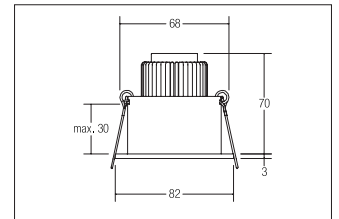

LED recessed downlight set, IP54, on/off

**Artikel-Nr. 38267083**

LED recessed downlight set, IP54, on/off, black, square. In a compact design, for installation in tool-less rapid assembly systems. Set including a converter for 230-V mains voltage, on/off switchable, dimensions of converter: L 68 x W 35 x H 21 mm . Mounting method: Recessed mounting, Place of installation: Ceiling-mounted, Material: Aluminium / Glass / Plastic, Degree of protection: according to DIN EN 60529 IP54\*, Protection class: (EN 61140) II, Voltage: 230V AC 50Hz, Power: 6W, Amount of light sources / fittings: 1.0 Qty, Luminous flux: 540lm, Colour temperature: 2.700 K, Light colour : White, Beam angle: 38°, Adjustability: Not adjustable, With control gear: Yes, Control: on/off.

<b>Artikel-Nr.</b>	<b>38267083</b>
<b>Stand:</b>	25.10.2021 20:46

Colour temperature	2700 K
Colour	Black
Length	82 mm
Beam angle	38 °
Amount of light sources / fittings	1 Qty
Material	Aluminium / Glass / Plastic
Power	6 W
Lamp	LED
Colour rendering	CRI > 80
Control	on/off

Built-in diameter	68 mm
Installation depth	58 mm
Voltage	230V AC 50Hz
Degree of protection	IP54*
Protection class	II
Circlip	Without circlip
Adjustability	Not adjustable
Length	82 mm
Width	82 mm
Circuit type	Parallel conduction