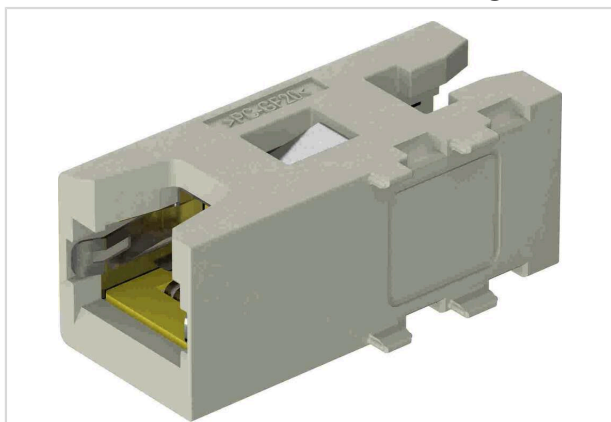

Han Domino RJ45 cube, gender changer F.1

Image is for illustration purposes only. Please refer to product description.

Part number	09 14 945 1101
Specification	Han Domino RJ45 cube, gender changer F.1
HARTING eCatalogue	https://harting.com/09149451101

Identification

Category	Modules
Series	Han-Modular®
Type of module	Han® Domino RJ45 Cube
Size of the module	Domino module
Description of the module	Gender changer for patch cable Small tab

Version

Gender	Female
Number of contacts	8

Pushing Performance
Since 1945

Technical characteristics

Limiting temperature	-40 ... +70 °C
Mating cycles	≥500

Material properties

Material (insert)	Polyamide (PA) Polycarbonate (PC) Stainless steel
Colour (insert)	RAL 7032 (pebble grey)
Material flammability class acc. to UL 94	V-0
RoHS	compliant
ELV status	compliant
China RoHS	e
REACH Annex XVII substances	Not contained
REACH ANNEX XIV substances	Not contained
REACH SVHC substances	Not contained
California Proposition 65 substances	Not contained

Specifications and approvals

Specifications	IEC 60664-1 IEC 61984
----------------	--------------------------

Commercial data

Packaging size	2
Country of origin	Romania
European customs tariff number	85366990
GTIN	5713140354678
eCl@ss	27440218 Module for industrial connectors (data)
ETIM	EC000438
UNSPSC 24.0	39121552